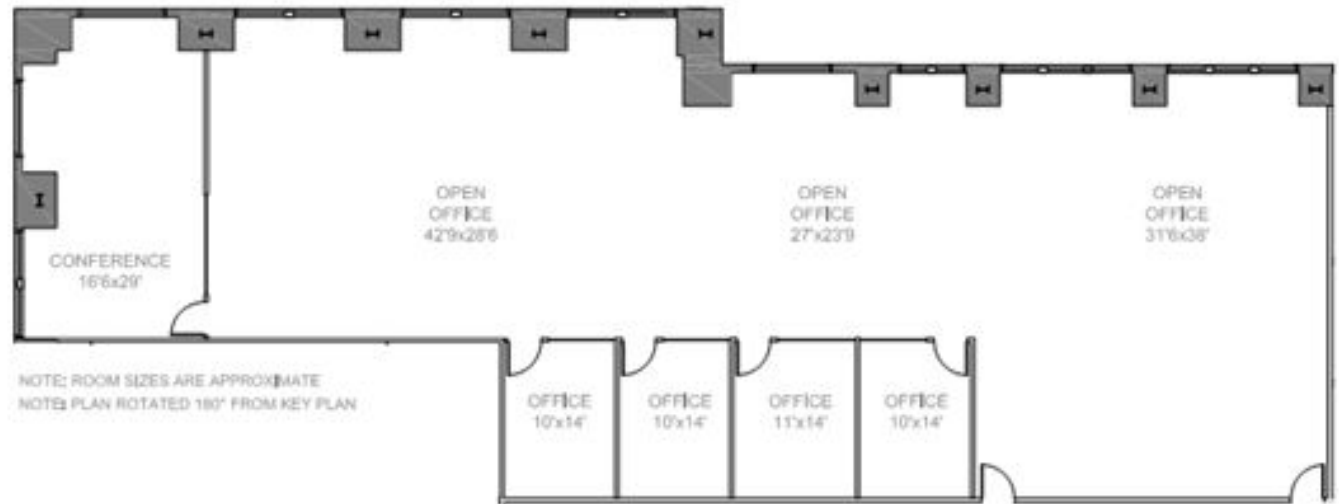

SUITE 1810

BUILDING
227 W MONROE

FLOOR
18

RSF
5,289

GET IN TOUCH

Ellen May

312.669.8133

EMay@TishmanSpeyer.com

Carey Spignese

312.669.8105

CSpignes@TishmanSpeyer.com

TISHMAN SPEYER

AMENITY BROCHURE

AMENITY VIDEO