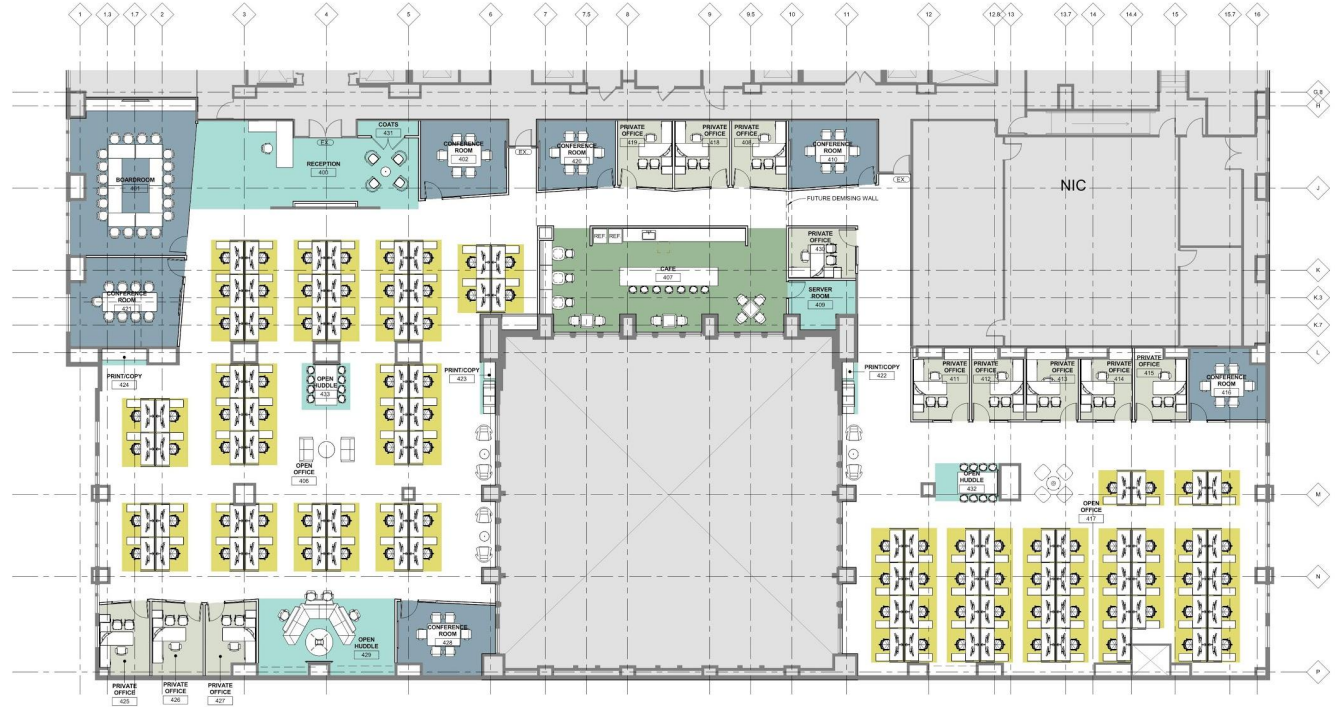

SUITE 400

BUILDING
227 W MONROE

FLOOR
04

RSF
18,683

GET IN TOUCH

Ellen May

312.669.8133

EMay@TishmanSpeyer.com

Carey Spignese

312.669.8105

CSpignes@TishmanSpeyer.com

TISHMAN SPEYER

AMENITY BROCHURE

AMENITY VIDEO