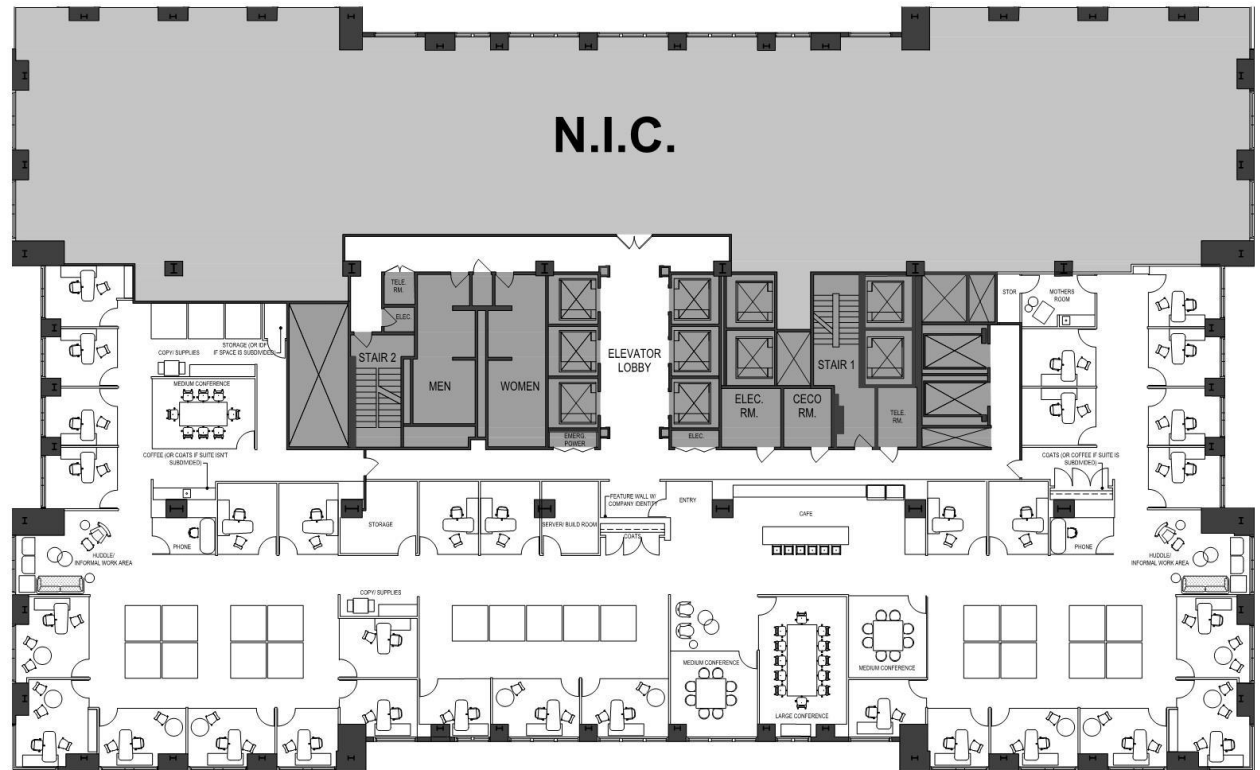

SUITE 3600

BUILDING
227 W MONROE

FLOOR
36

RSF
15,941

GET IN TOUCH

Ellen May
312.669.8133
EMay@TishmanSpeyer.com

Carey Spignese
312.669.8105
CSpignes@TishmanSpeyer.com

AMENITY BROCHURE