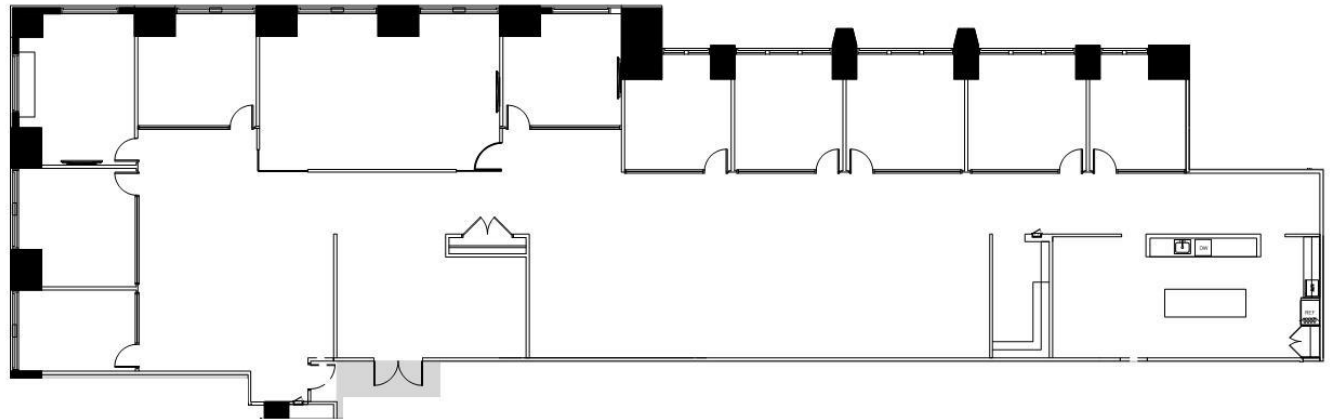

SUITE 1200

BUILDING
227 W MONROE

FLOOR
12

RSF
7,999

GET IN TOUCH

Ellen May

312.669.8133

EMay@TishmanSpeyer.com

Carey Spignese

312.669.8105

CSpignes@TishmanSpeyer.com

TISHMAN SPEYER

AMENITY BROCHURE

AMENITY VIDEO