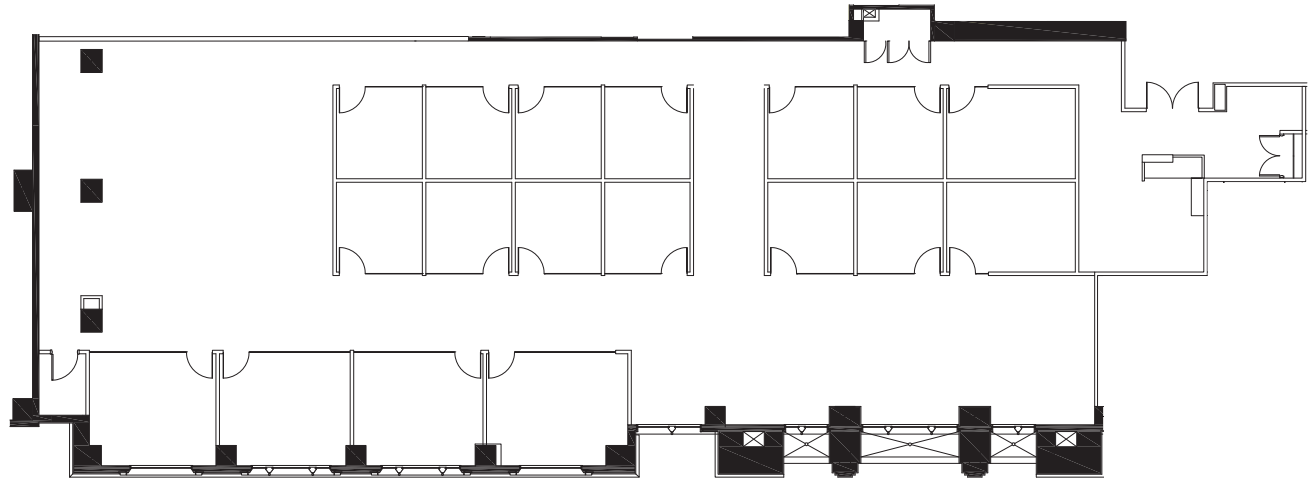

SUITE 325

BUILDING
222 W. ADAMS

FLOOR
03

RSF
7,449

GET IN TOUCH

Carey Spignese

312.669.8105

CSpignes@TishmanSpeyer.com

Ellen May

312.669.8133

EMay@TishmanSpeyer.com

TISHMAN SPEYER