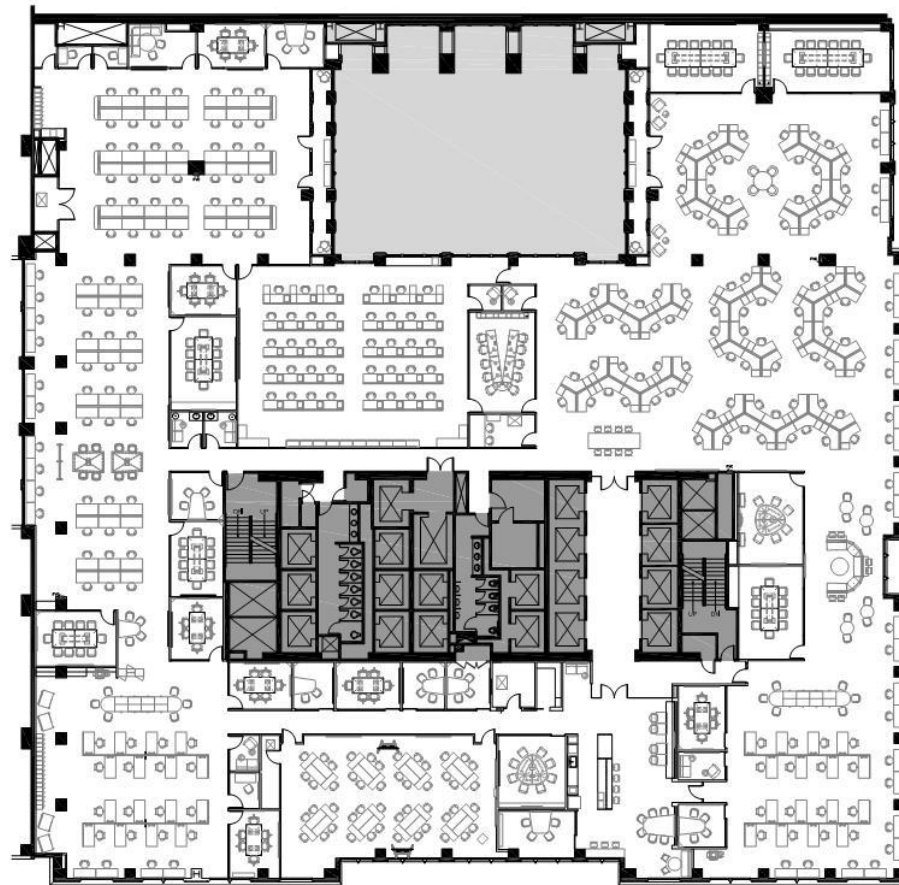

SUITE 1000

BUILDING
222 W ADAMS

FLOOR
10

RSF
34,046

GET IN TOUCH

Ellen May

312.669.8133

EMay@TishmanSpeyer.com

Carey Spignese

312.669.8105

CSpignes@TishmanSpeyer.com

TISHMAN SPEYER

AMENITY BROCHURE

AMENITY VIDEO