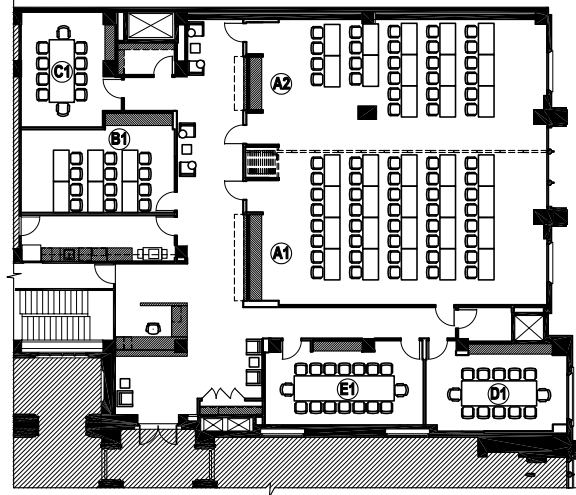

CONFERENCE CENTER ROOMS AND LAYOUTS

OPTION 1

A1	(215) STACK CHAIRS	-	-
A2	-	-	-
B1	(25) STACK CHAIRS	-	-

OPTION 2

A1	(40) STACK CHAIRS	(20) 30"x60" TABLES	-
A2	(28) STACK CHAIRS	(13) 30"x60" TABLES	-
B1	(12) STACK CHAIRS	(6) 30"x60" TABLES	-

OPTION 3

A1	(36) STACK CHAIRS	(16) 30"x60" TABLES	-
A2	(20) STACK CHAIRS	(8) 30"x60" TABLES	-
B1	(16) STACK CHAIRS	(6) 30"x60" TABLES	-

A1: Monroe
A2: Adams
B1: Wacker
C1: Clark
D1: LaSalle
E1: Franklin

STATIONARY CONFERENCE ROOMS

C1	(10) CONF. CHAIRS	-	(1) 48"x120" TABLE
D1	(12) CONF. CHAIRS	-	(1) 48"x144" TABLE
E1	(16) CONF. CHAIRS	-	(1) 48"x192" TABLE