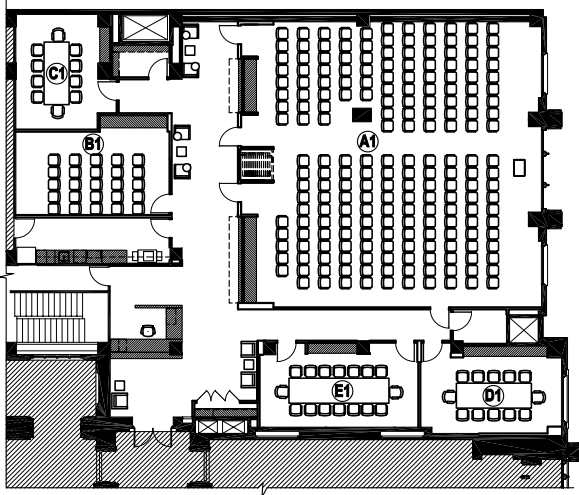

CONFERENCE CENTER ROOMS AND LAYOUTS

OPTION 1

A1	(215) STACK CHAIRS	-	-
A2	-	-	-
B1	(25) STACK CHAIRS	-	-

OPTION 2

A1	(40) STACK CHAIRS	(20) 30"x60" TABLES	-
A2	(28) STACK CHAIRS	(13) 30"x60" TABLES	-
B1	(12) STACK CHAIRS	(6) 30"x60" TABLES	-

OPTION 3

A1	(36) STACK CHAIRS	(16) 30"x60" TABLES	-
A2	(20) STACK CHAIRS	(8) 30"x60" TABLES	-
B1	(16) STACK CHAIRS	(6) 30"x60" TABLES	-

A1: Monroe
A2: Adams
B1: Wacker
C1: Clark
D1: LaSalle
E1: Franklin

STATIONARY CONFERENCE ROOMS

C1	(10) CONF. CHAIRS	-	(1) 48"x120" TABLE
D1	(12) CONF. CHAIRS	-	(1) 48"x144" TABLE
E1	(16) CONF. CHAIRS	-	(1) 48"x192" TABLE