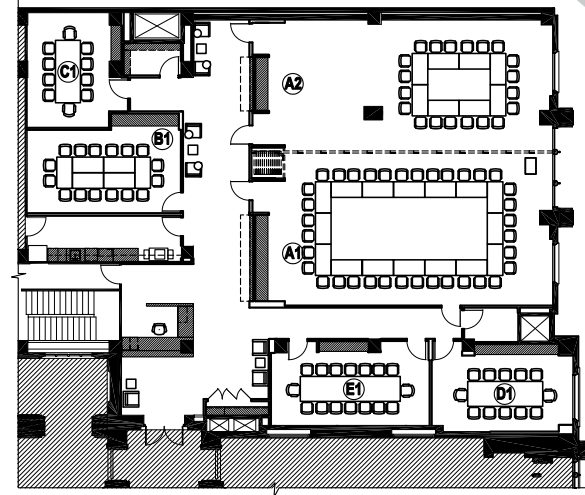

CONFERENCE CENTER ROOMS AND LAYOUTS

OPTION 1

A1	(215) STACK CHAIRS	-	-
A2	-	-	-
B1	(25) STACK CHAIRS	-	-

OPTION 2

A1	(40) STACK CHAIRS	(20) 30"x60" TABLES	-
A2	(28) STACK CHAIRS	(13) 30"x60" TABLES	-
B1	(12) STACK CHAIRS	(6) 30"x60" TABLES	-

OPTION 3

A1	(36) STACK CHAIRS	(16) 30"x60" TABLES	-
A2	(20) STACK CHAIRS	(8) 30"x60" TABLES	-
B1	(16) STACK CHAIRS	(6) 30"x60" TABLES	-

A1: Monroe
A2: Adams
B1: Wacker
C1: Clark
D1: LaSalle
E1: Franklin

STATIONARY CONFERENCE ROOMS

C1	(10) CONF. CHAIRS	-	(1) 48"x120" TABLE
D1	(12) CONF. CHAIRS	-	(1) 48"x144" TABLE
E1	(16) CONF. CHAIRS	-	(1) 48"x192" TABLE